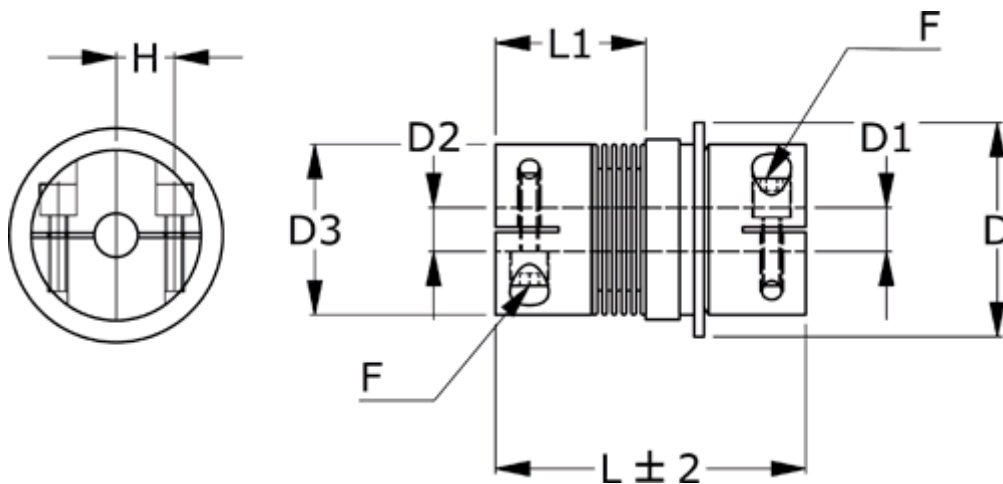

Data Sheet

Article number: 335010801131922C1

Description: Safety coupling BKK 080 synchronous
Length 113 mm, bore 19/22 mm, TKn max 40 NM

Measures

D = 94
D1 = 22
D2 = 19
D3 = 82.0
F = M10
H = 28.0
L = 113
L1 = 57.5

Nom. torque NM (TKn) = 40NM overload torque range 1
Position engagement = C = Synchronous
s = 2.0